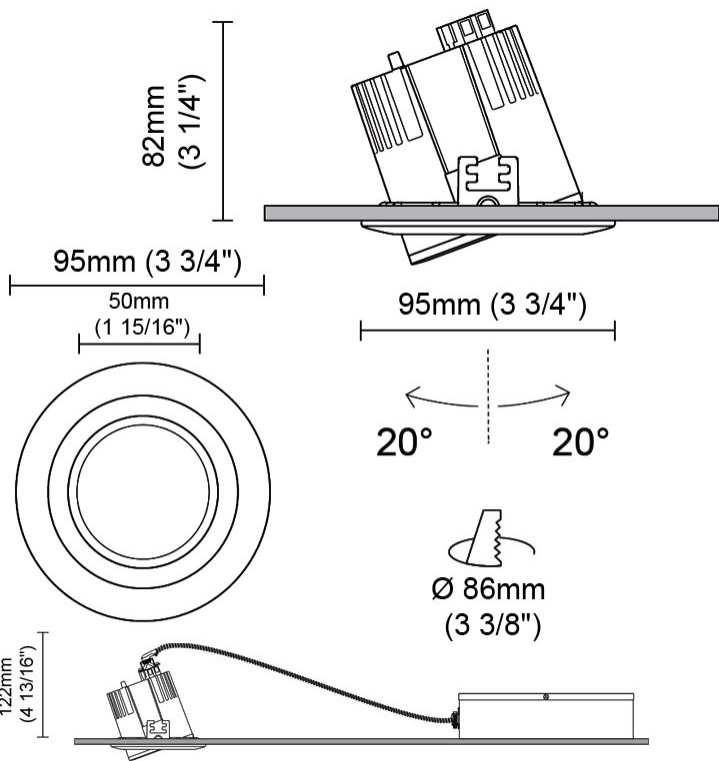

GENERAL

Series: Dixit
Brand: Ivela
Division: Architectural
Mounting Type: Recessed
Mounting Location: Ceiling
Subcategory: Downlight

PHYSICAL

Shape: Round
Diameter (mm): 95
Diameter (in): 3 3/4
Depth (mm): 82
Depth (in): 3 1/4
Min. Recessing Depth (mm): 122
Min. Recessing Depth (in): 4 13/16
Light Distribution: Adjustable / Direct
Weight (kg): 0.4
Weight (lbs): 0.88
Cut-out Measurements: 86mm / 3 3/8

GENERAL

Series: Dixit
 Subseries: Dixit RA17
 Brand: Ivela
 Division: Architectural
 Mounting Type: Recessed
 Mounting Location: Ceiling
 Subcategory: Downlight

PHYSICAL

Shape: Round
 Diameter (mm): 168
 Diameter (in): 6 5/8
 Height (mm): 180
 Height (in): 7 1/16
 Min. Recessing Depth (mm): 180
 Min. Recessing Depth (in): 7 1/16
 Light Distribution: Adjustable / Direct
 Weight (kg): 2
 Weight (lbs): 4.40
 Diffuser: Clear Polycarbonate
 Fixture Finish: MWH
 Fixture Material: Aluminum Die Cast

GENERAL

Series: Dixit
 Subseries: Dixit RA8
 Brand: Ivela
 Division: Architectural
 Mounting Type: Recessed
 Mounting Location: Ceiling
 Subcategory: Downlight

PHYSICAL

Shape: Round
 Diameter (mm): 95
 Diameter (in): 3 3/4
 Height (mm): 82
 Height (in): 3 1/4
 Min. Recessing Depth (mm): 122
 Min. Recessing Depth (in): 4 13/16
 Light Distribution: Adjustable / Direct
 Weight (kg): 0.4
 Weight (lbs): 0.88
 Diffuser: Clear Polycarbonate
 Fixture Finish: MWH
 Fixture Material: Aluminum Die Cast
 Cut-out Measurements: 86mm / 3 3/8"

Optic°: 26
 Beam Angle: Symmetric
 Adjustability: Tilt ±20°
 Upon Request: Optic 45° (mirror-metallized) / 65° (white)

RATINGS AND CERTIFICATIONS

Certified By: Certified for North American Standards
 IP rating: IP20
 IK Rating: IK08
 Glare Rating: ≤ 19