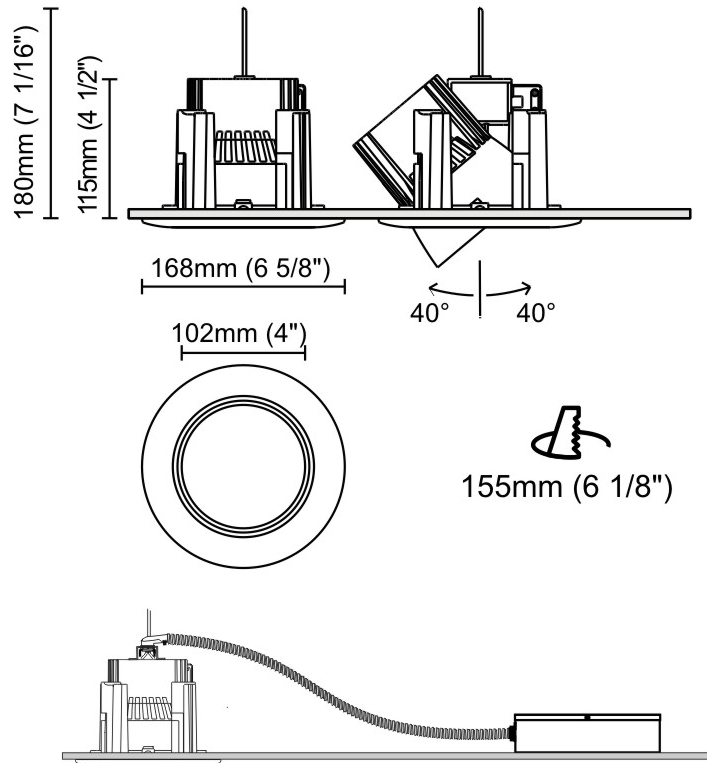

DIXIT RA17 RECESSED

A56019-30K

base number

1. To build a product code in our configurator select the specify button on the base model # product page
2. To build a manual product code on this datasheet choose from the options listed below in blue font and add the suffix to the base model #

GENERAL

Series: Dixit
Subseries: Dixit RA17
Brand: Ivela
Division: Architectural
Mounting Type: Recessed
Mounting Location: Ceiling
Subcategory: Downlight

PHYSICAL

Shape: Round
Diameter (mm): 168
Diameter (in): 6 5/8
Height (mm): 180
Height (in): 7 1/16
Min. Recessing Depth (mm): 180
Min. Recessing Depth (in): 7 1/16
Light Distribution: Adjustable / Direct
Weight (kg): 2
Weight (lbs): 4.40
Diffuser: Clear Polycarbonate
Fixture Finish: MWH
Fixture Material: Aluminum Die Cast

ELECTRICAL

Lamp Type: LED
Total Output Wattage (W): 33
Dimming: Tri-Mode (Non-Dimming and Phase Dimming (120Vac only) and 0-10V Dimming)
Driver Included: No
Driver Location: Recessed Housing
Driver Type: Constant Current - Universal
Driver Class: Class 2
Housing: See Components
Input Voltage (V): 120 - 277
Constant Current (MA): 900

LED

Number of LEDs: 1
Color Temperature (°K): 3000
Max. Delivered Lumen (lm): 3770
CRI: >85 CRI
Lamp Life (hrs): 50000

OPTICAL

Optic°: 30
Upon Request: Optic 17° or 55° (mirror-metallized) / 70° (white)

RATINGS AND CERTIFICATIONS

Certified By: Certified for North American Standards
IP rating: IP20
IK Rating: IK07